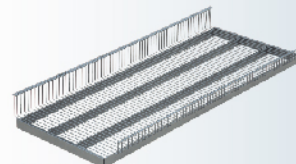

品名/Name:
镀锌单线孔板挂钩
Single pegboard hook with zinc

品名/Name:
分隔栏
Wire fence divider

品名/Name:
碟架
Dishware rack

品名/Name:
帽子挂钩
Hat hook

品名/Name:
层板隔片
Laminated sheet

品名/Name:
立式护栏
Vertical fence

品名/Name:
端架侧网
End of the frame side network

品名/Name:
层板前护栏
Front fence

品名/Name:
出口网层板
Export wire layer rack

品名/Name:
斜口篮
Sloped wire basket

品名/Name:
半圆形网层板
Semicircular wire layer rack

品名/Name:
平扣篮
Wire basket

品名/Name:
镀铬网层板
Chrome wire layer shelf