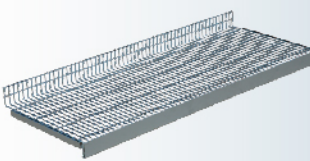

品名/Name:
层板前护栏
Front fence

品名/Name:
出口网层板
Export wire layer rack

品名/Name:
斜口篮
Sloped wire basket

品名/Name:
半圆形网层板
Semicircular wire layer rack

品名/Name:
平扣篮
Wire basket

品名/Name:
镀铬网层板
Chrome wire layer shelf