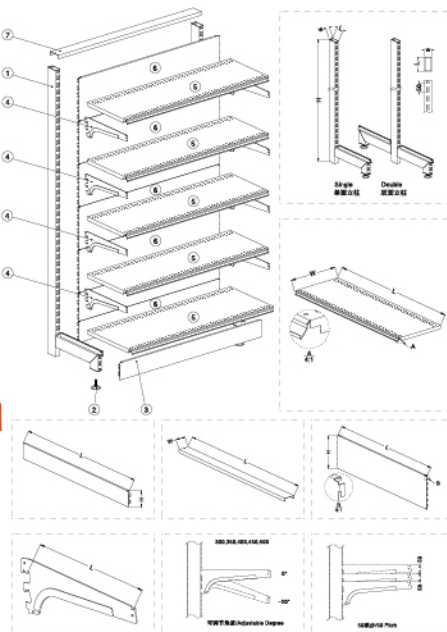

BACK BOARDS SHELVING MODEL SH

ITEM	POPULAR SIZE	POST	SHELF	BACK PANELS	BRACKET
Single Sided	1200*500*2000mm				
Double Sided	1200*1000*1800mm	30*60*(T:1.8-2.0mm) 40*80*(T:1.8-2.5mm)	T:0.6-0.8mm	T:0.4-0.6mm	T:2.0-2.5mm
End Unit	1000*500*1800mm