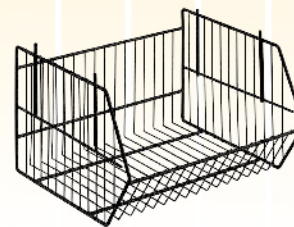

品名/Name:
镀锌单线孔板挂钩
Single pegboard hook with zinc

品名/Name:
分隔栏
Wire fence divider

品名/Name:
碟架
Dishware rack

品名/Name:
帽子挂钩
Hat hook

品名/Name:
层板隔片
Laminated sheet

品名/Name:
立式护栏
Vertical fence

品名/Name:
端架侧网
End of the frame side network

品名/Name:
层板前护栏
Front fence

品名/Name:
出口网层板
Export wire layer rack

品名/Name:
斜口篮
Sloped wire basket

品名/Name:
半圆形网层板
Semicircular wire layer rack

品名/Name:
平扣篮
Wire basket

品名/Name:
镀铬网层板
Chrome wire layer shelf

WIRE CAGE

WELDED STACKED BASKET

DETACHABLE STACKED BASKET

MOBILE DUMP CAGE

DUMP CAGE

HEAVY DUTY DUMP CAGE

SHOPPING BASKET

PHOTO	ITEM	RL-1-A
	SPEC	450*340*250
	VOLUME	25L
	CARTON SIZE	465*350*820mm
	QTY/CARTON	25
	STOCK COLOR	RED BLUE GRAY