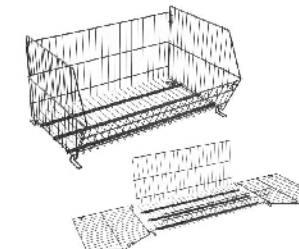

品名/Name:
层板前护栏
Front fence

品名/Name:
出口网层板
Export wire layer rack

品名/Name:
斜口篮
Sloped wire basket

品名/Name:
半圆形网层板
Semicircular wire layer rack

品名/Name:
平扣篮
Wire basket

品名/Name:
镀铬网层板
Chrome wire layer shelf

WIRE CAGE

WELDED STACKED BASKET

DETACHABLE STACKED BASKET

MOBILE DUMP CAGE

DUMP CAGE

HEAVY DUTY DUMP CAGE

SHOPPING BASKET

PHOTO	ITEM	RL-1-A
	SPEC	450*340*250
	VOLUME	25L
	CARTON SIZE	465*350*820mm
	QTY/CARTON	25
	STOCK COLOR	RED BLUE GRAY