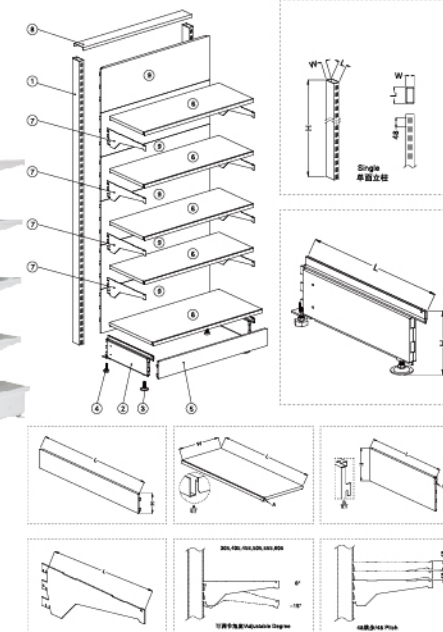

BACK BOARDS SHELVING MODEL UA

ITEM	POPULAR SIZE	POST	SHELF	BACK PANELS	BRACKET
Single Sided	1000*500*2100mm				
Double Sided	1000*1000*1800mm	30*80*(T:2.0-2.5mm)	T:0.7-0.8mm	T:0.5-1.2mm	T:2.5-3.0mm
End Unit	1000*500*1800mm