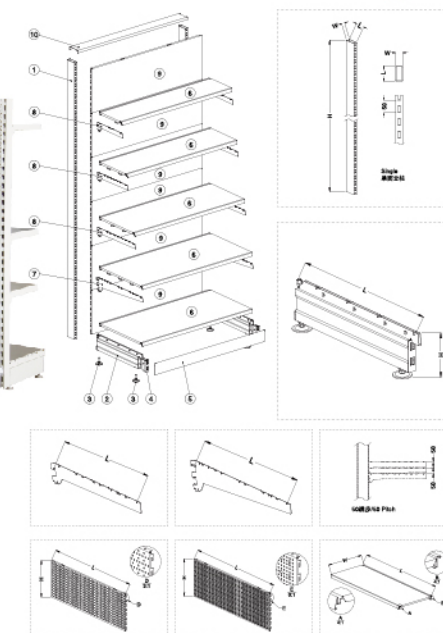

SHOPPING TROLLEY

Logistic Cart

LC-01

LC-02

LC-03

LC-04

LC-05

LC-06

LC-07

LC-08

LC-09

SHOPPING TROLLEY

Roller Cage Model U

Roller Cage Model Z

SUPERMARKET SHELVING

NEW BACK BOARDS SHELVING MODEL YG

ITEM	POPULAR SIZE	POST	SHELF	BACK PANELS	BRACKET
Single Sided	1200*500*2000mm				
Double Sided	1200*1000*1800mm	30*80*(T:2.0-2.5mm)	T:0.6-0.8mm	T:0.5-0.8mm	T:2.5-3.0mm
End Unit	1000*500*1800mm				

SUPERMARKET SHELVING