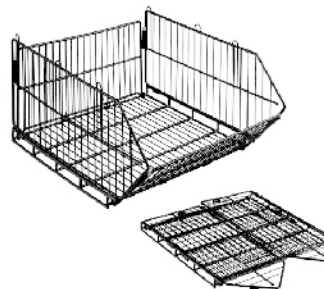

品名/Name:
镀锌单线孔板挂钩
Single pegboard hook with zinc

品名/Name:
分隔栏
Wire fence divider

品名/Name:
碟架
Dishware rack

品名/Name:
帽子挂钩
Hat hook

品名/Name:
层板隔片
Laminated sheet

品名/Name:
立式护栏
Vertical fence

品名/Name:
端架侧网
End of the frame side network

品名/Name:
层板前护栏
Front fence

品名/Name:
出口网层板
Export wire layer rack

品名/Name:
斜口篮
Sloped wire basket

品名/Name:
半圆形网层板
Semicircular wire layer rack

品名/Name:
平扣篮
Wire basket

品名/Name:
镀铬网层板
Chrome wire layer shelf

WIRE CAGE

WELDED STACKED BASKET

DETACHABLE STACKED BASKET

MOBILE DUMP CAGE

DUMP CAGE

HEAVY DUTY DUMP CAGE

SHOPPING BASKET

PHOTO	ITEM	RL-1-A
	SPEC	450*340*250
	VOLUME	25L
	CARTON SIZE	465*350*820mm
	QTY/CARTON	25
	STOCK COLOR	RED BLUE GRAY