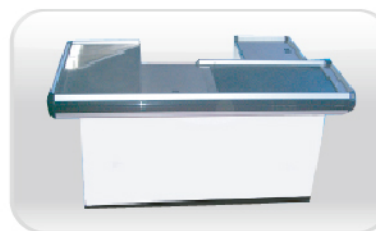

Cash Counter with belt machine

Modle	Spec.
HRD-D001	Main 2400x1050x870mm
	Connect counter 600x600x870mm

Modle	Spec.
HRD-D002	Main counter 2500x1100x870mm
	Connect counter 600x600x870mm

Modle	Spec.
HRD-D003	Main counter 2500x650x870mm
	Connect counter 600x600x870mm