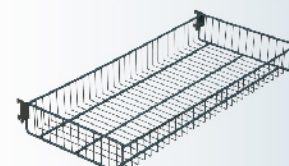

品名/Name:
层板前护栏
Front fence

品名/Name:
出口网层板
Export wire layer rack

品名/Name:
斜口篮
Sloped wire basket

品名/Name:
半圆形网层板
Semicircular wire layer rack

品名/Name:
平扣篮
Wire basket

品名/Name:
镀铬网层板
Chrome wire layer shelf