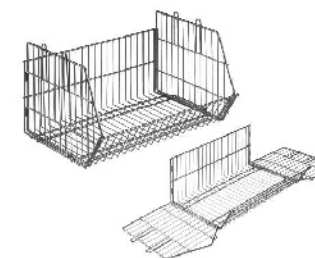

品名/Name:
层板前护栏
Front fence

品名/Name:
出口网层板
Export wire layer rack

品名/Name:
斜口篮
Sloped wire basket

品名/Name:
半圆形网层板
Semicircular wire layer rack

品名/Name:
平扣篮
Wire basket

品名/Name:
镀铬网层板
Chrome wire layer shelf

WIRE CAGE

WELDED STACKED BASKET

DETACHABLE STACKED BASKET

MOBILE DUMP CAGE

DUMP CAGE

HEAVY DUTY DUMP CAGE

SHOPPING BASKET

PHOTO	ITEM	RL-1-A
	SPEC	450*340*250
	VOLUME	25L
	CARTON SIZE	465*350*820mm
	QTY/CARTON	25
	STOCK COLOR	RED BLUE GRAY