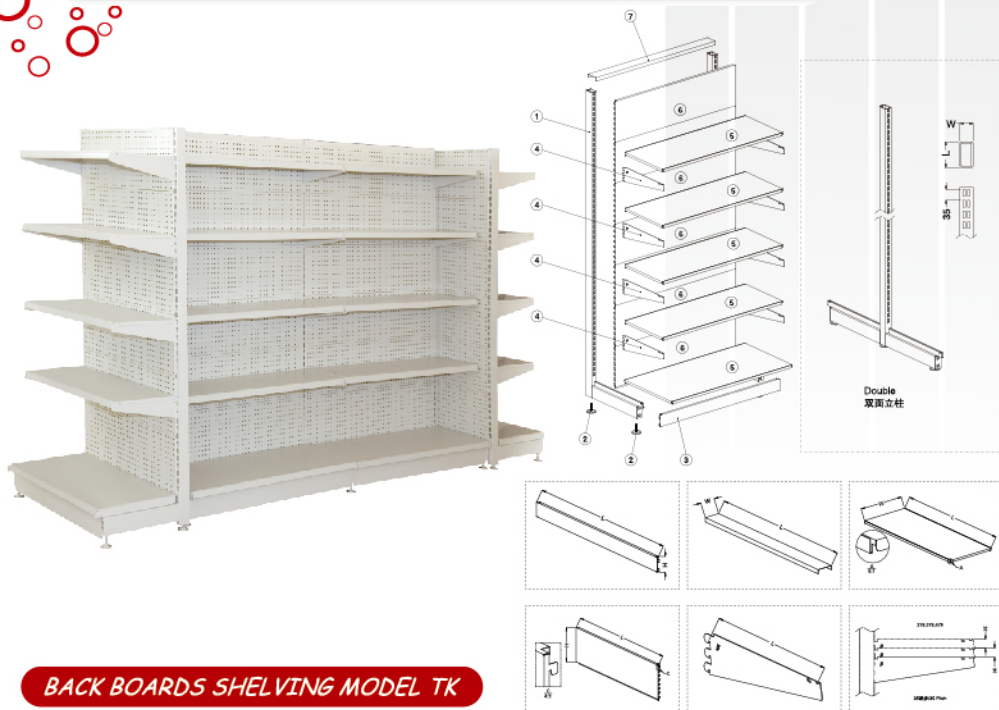

SUPERMARKET SHELVING

BACK BOARDS SHELVING MODEL TK