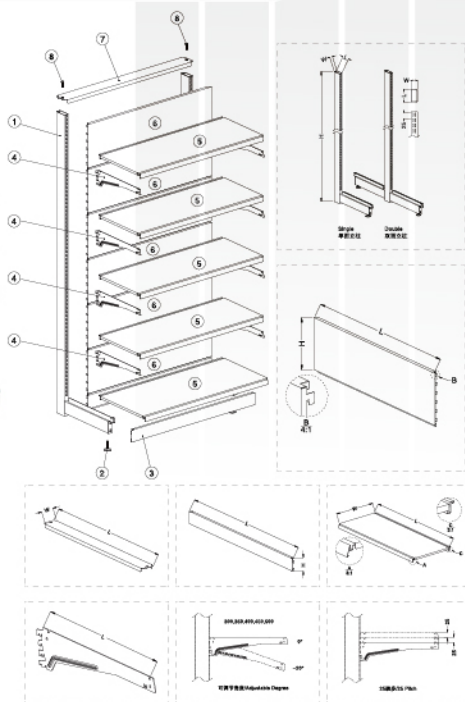

SHOPPING TROLLEY

Logistic Cart

LC-01

LC-02

LC-03

LC-04

LC-05

LC-06

LC-07

LC-08

LC-09

SHOPPING TROLLEY

Roller Cage Model U

Roller Cage Model Z

SUPERMARKET SHELVING

NEW BACK BOARDS SHELVING MODEL YG

ITEM	POPULAR SIZE	POST	SHELF	BACK PANELS	BRACKET
Single Sided	1200*500*2000mm				
Double Sided	1200*1000*1800mm	30*80*(T:2.0-2.5mm)	T:0.6-0.8mm	T:0.5-0.8mm	T:2.5-3.0mm
End Unit	1000*500*1800mm				

SUPERMARKET SHELVING