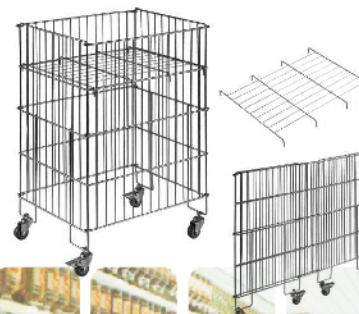

品名/Name:
层板前护栏
Front fence

品名/Name:
出口网层板
Export wire layer rack

品名/Name:
斜口篮
Sloped wire basket

品名/Name:
半圆形网层板
Semicircular wire layer rack

品名/Name:
平扣篮
Wire basket

品名/Name:
镀铬网层板
Chrome wire layer shelf

WIRE CAGE

WELDED STACKED BASKET

DETACHABLE STACKED BASKET

MOBILE DUMP CAGE

DUMP CAGE

HEAVY DUTY DUMP CAGE

SHOPPING BASKET

PHOTO	ITEM	RL-1-A
	SPEC	450*340*250
	VOLUME	25L
	CARTON SIZE	465*350*820mm
	QTY/CARTON	25
	STOCK COLOR	RED BLUE GRAY