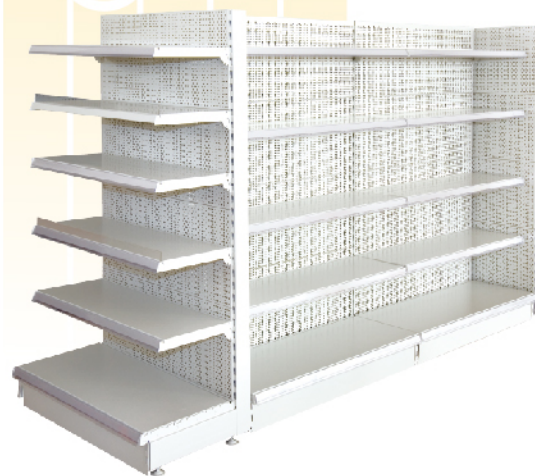

LC-07

LC-08

LC-09

SHOPPING TROLLEY

Roller Cage Model U

Roller Cage Model Z

SUPERMARKET SHELVING

NEW BACK BOARDS SHELVING MODEL YG

ITEM	POPULAR SIZE	POST	SHELF	BACK PANELS	BRACKET
Single Sided	1200*500*2000mm				
Double Sided	1200*1000*1800mm	30*80*(T:2.0-2.5mm)	T:0.6-0.8mm	T:0.5-0.8mm	T:2.5-3.0mm
End Unit	1000*500*1800mm				

SUPERMARKET SHELVING